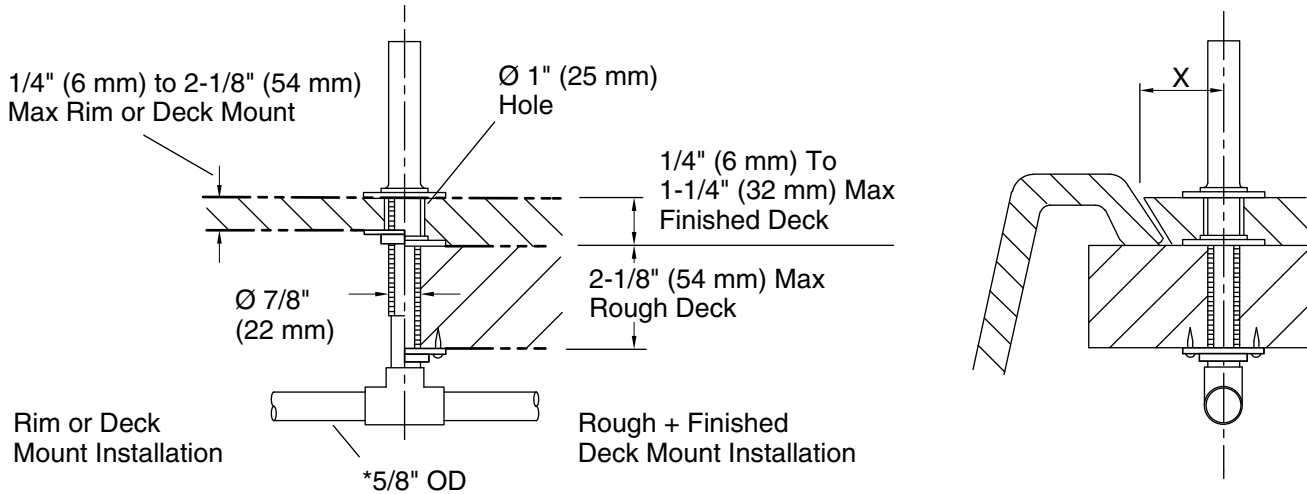

Features

- For use with K-8359 floor-mount, K-956 Stillness, and K-14430 Purist® bath filler spouts.

Material

- Brass.

Installation

- Bath- or deck-mount.

Recommended Products/Accessories

K-23723 Faucet cleaner

Codes/Standards

None Applicable

KOHLER® Faucet Lifetime Limited Warranty

See website for detailed warranty information.

* Indicates items to be supplied by installer.

X= Distance from centerline of spout inlet to front of spout base plus 1/2" (13 mm).

Technical Information

All product dimensions are nominal.

Notes

Install this product according to the installation guide.